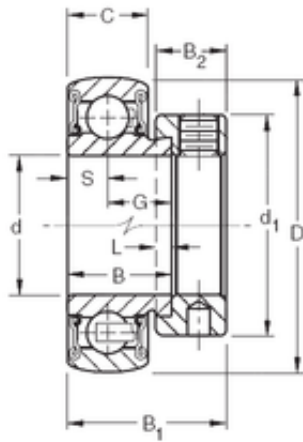

BEARING PRECISION AXLE CORP.

31.75 mm x 72 mm x 25,4 mm TIMKEN RA104RRB Insert Bearings Spherical OD

Bearing No. RA104RRB

Size	31.75x72x25.4 mm
Bore Diameter	31.75 mm
Outer Diameter	72 mm
Width	25,4 mm
d	31.75 mm
D	72 mm
B	25,4 mm
C	19 mm
d1	54,4 mm
B1	38,9 mm
B2	17,1 mm
G	15,9 mm
L	4 mm
S	9,5 mm
Weight	0,562 Kg
Basic dynamic load rating (C)	28,5 kN

RA104RRB Bearing 2D drawings and 3D CAD models